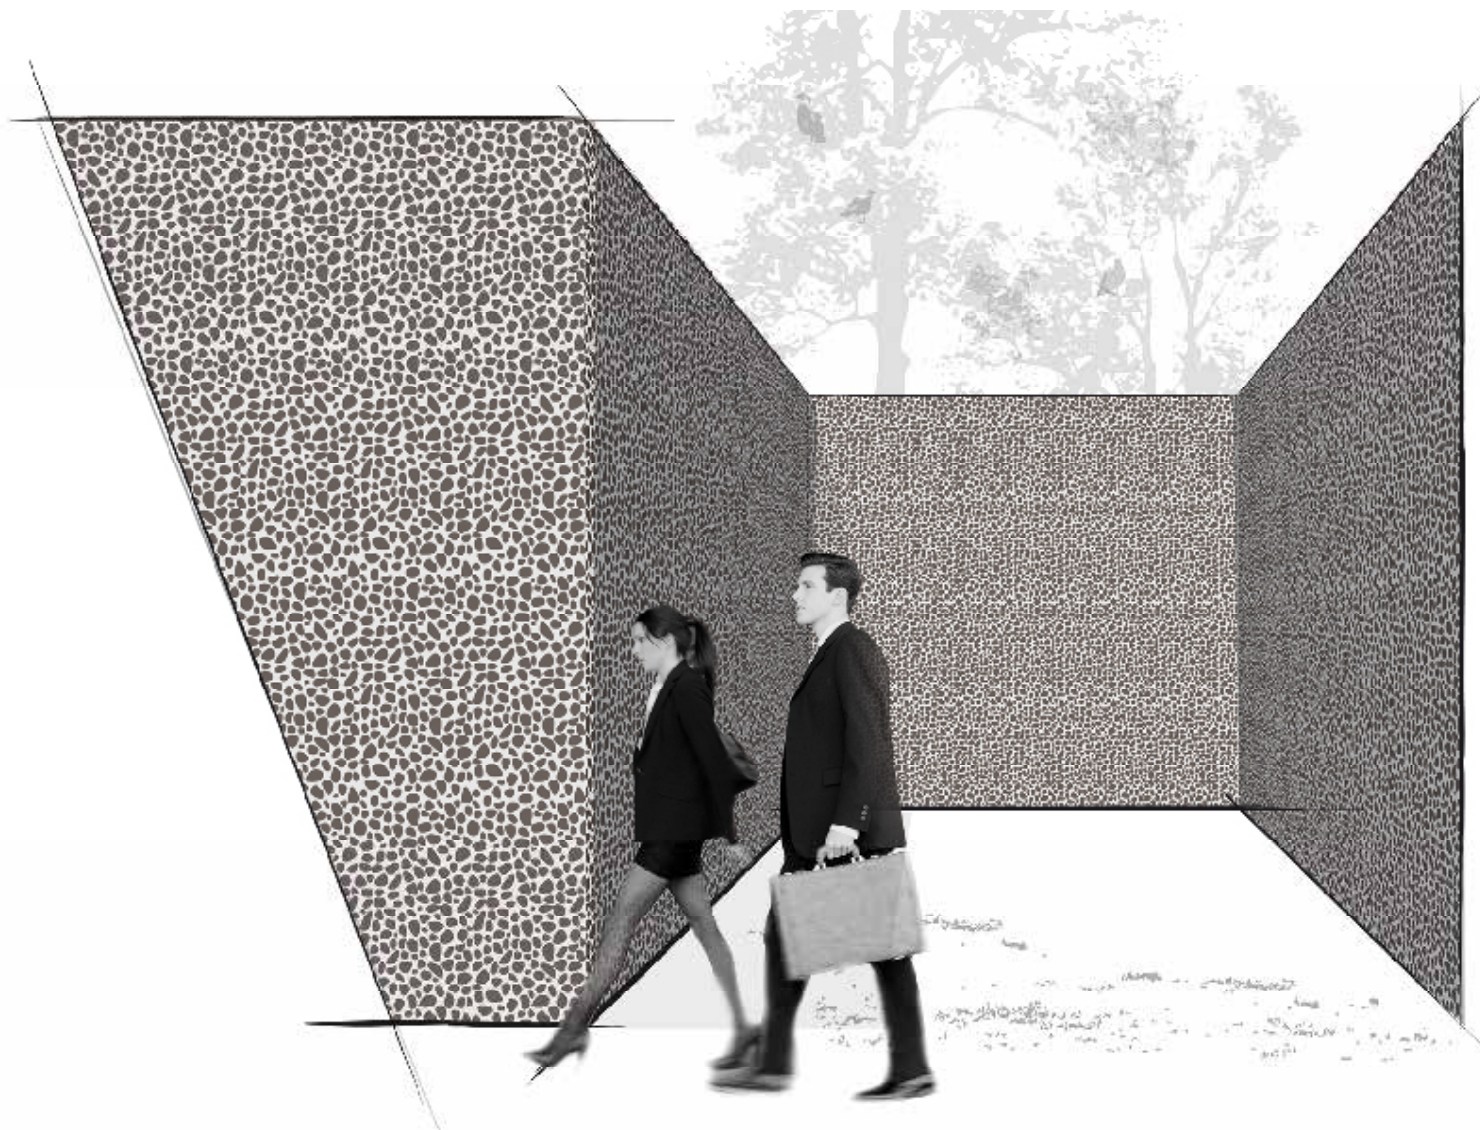

## Pebble25 nega

Pattern illustration 1:25

The pattern is printed continuously on the paper.

### Pattern print sizes

Height  
Width

3200mm  
Continuous

Variable

### Pattern details

Average diameter

45mm

Pattern illustration 1:1

3D Visualization